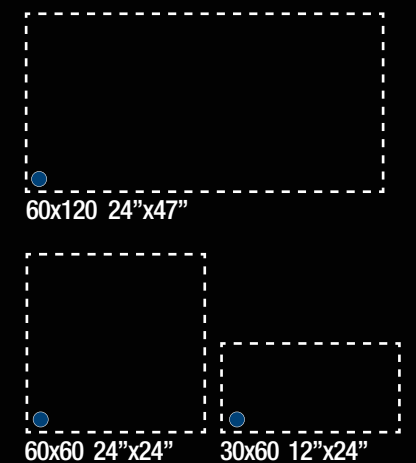

MINERAL

GRES NAT RETT

60x120

60x60

30x60

Gres porcellanato
Porcelain stoneware

● - - - - naturale rettificato
natural rectified