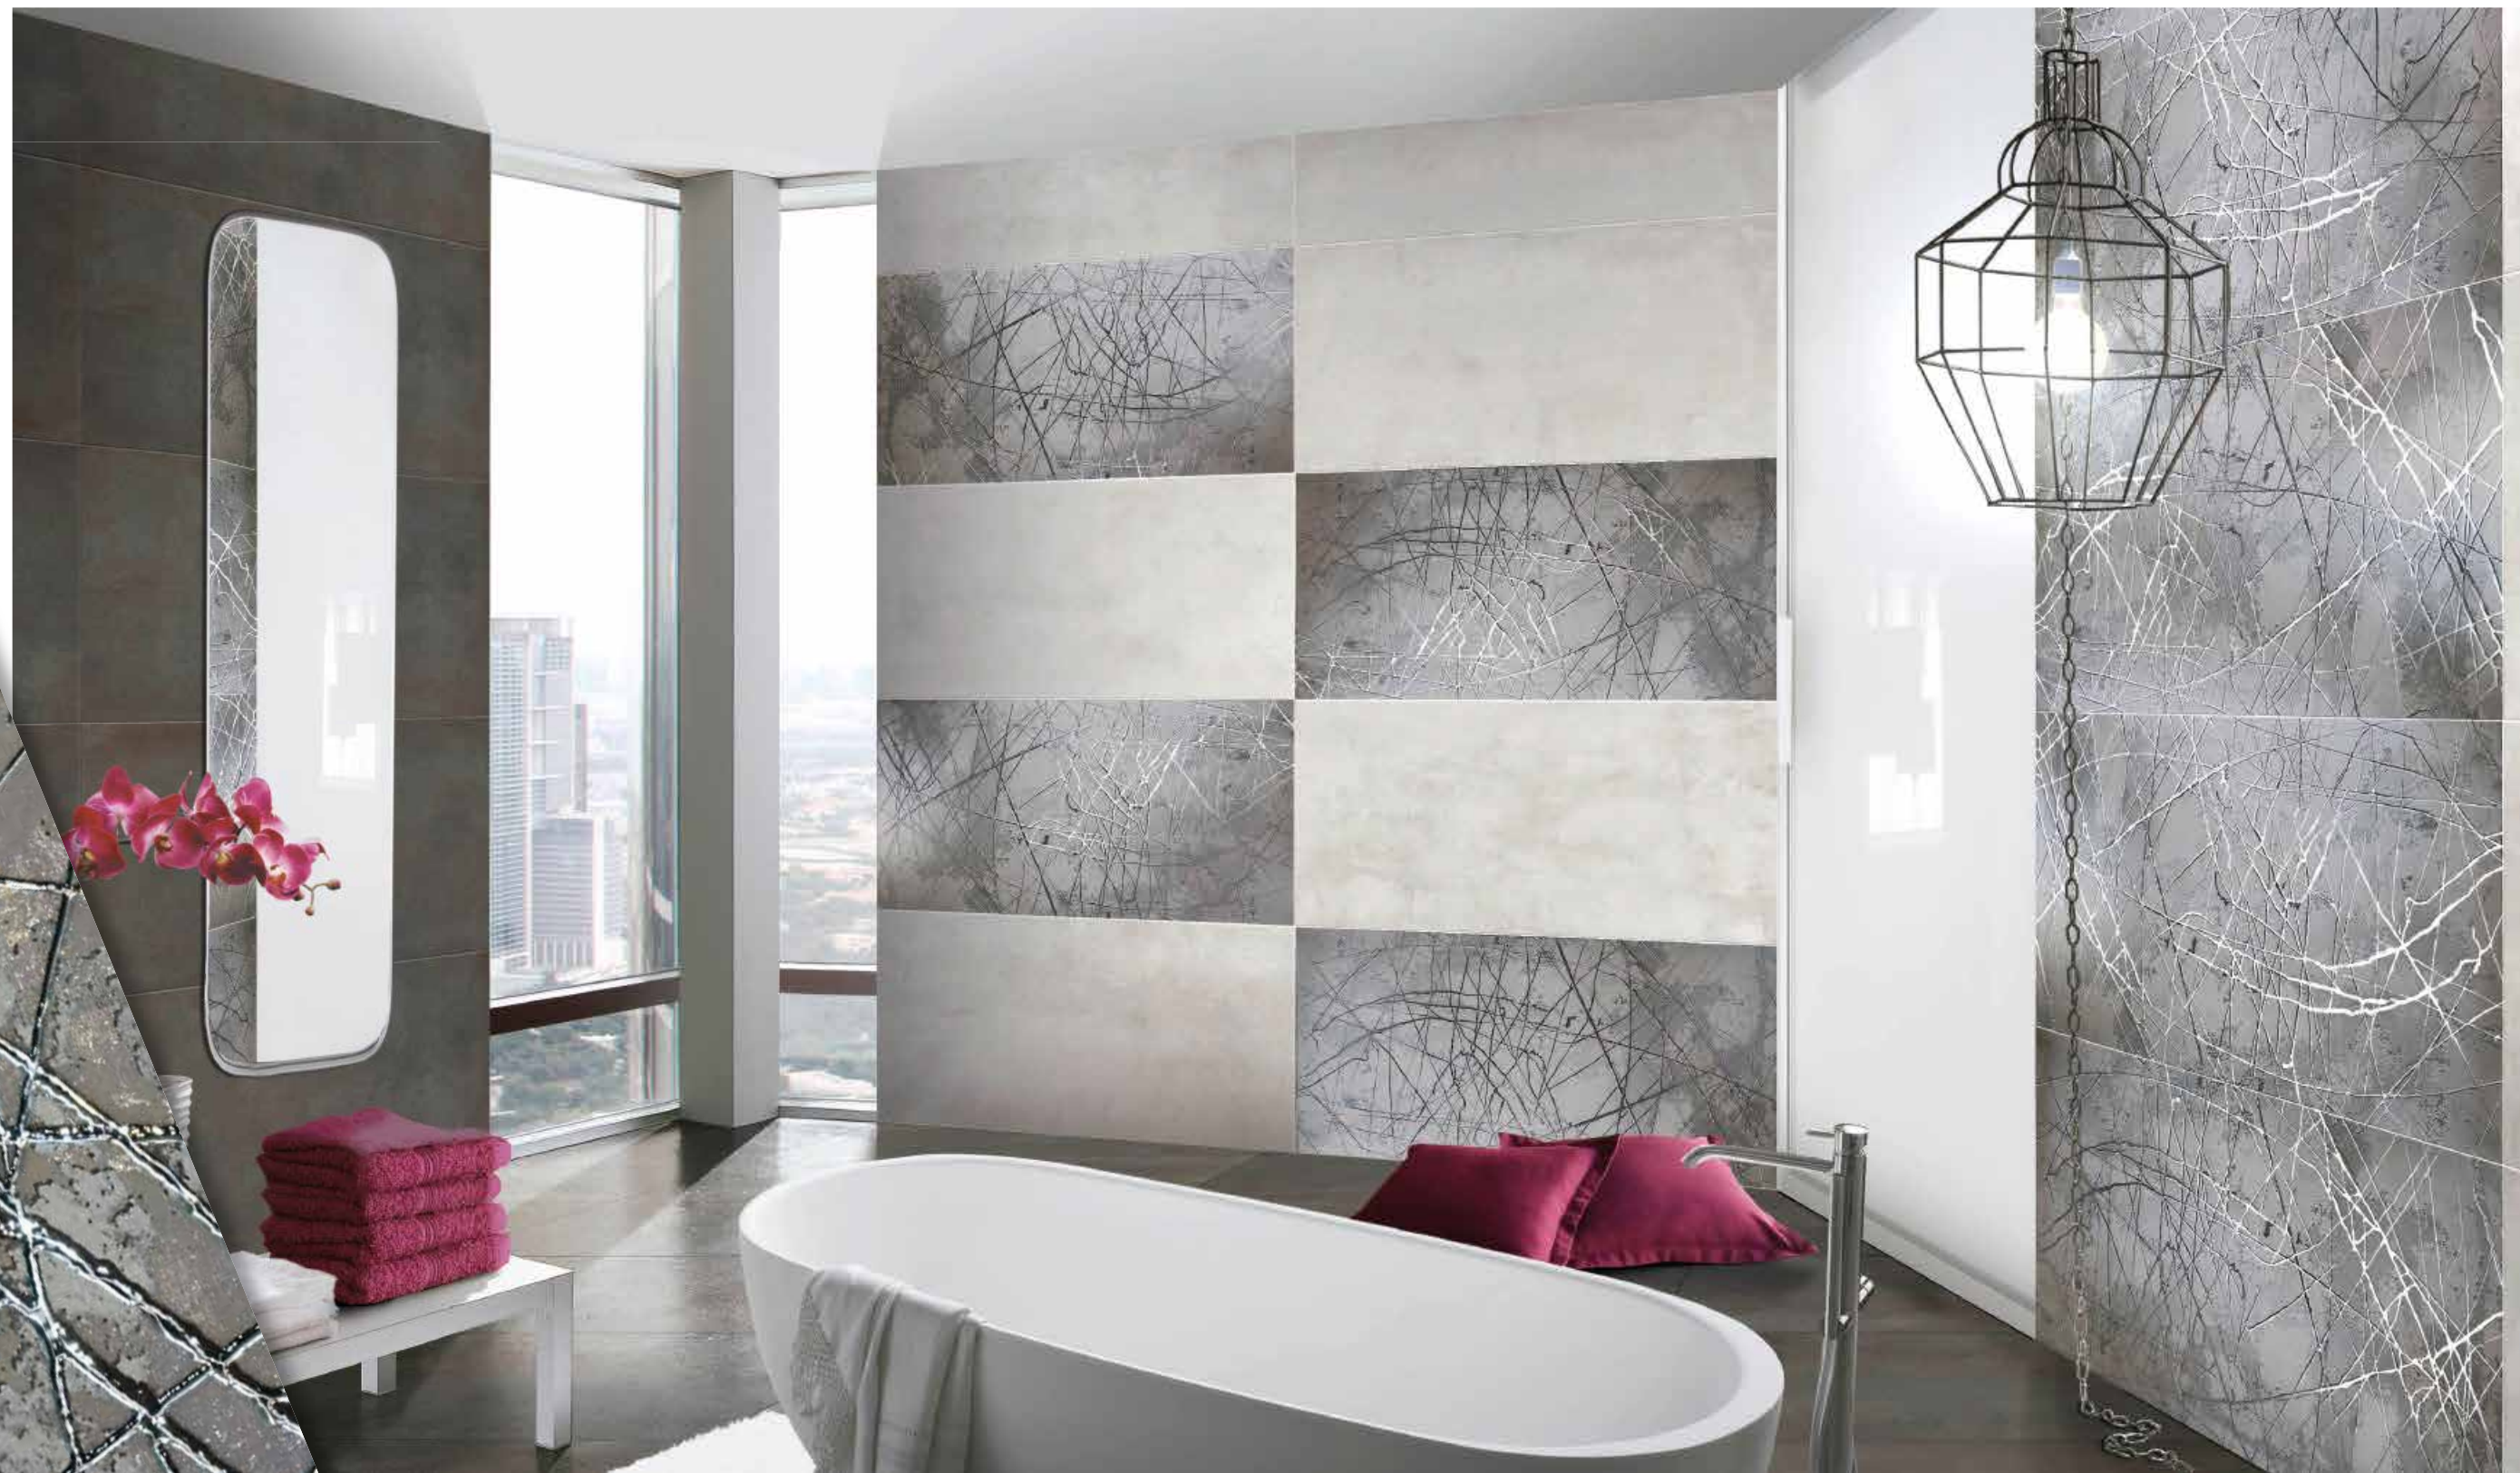

Parete sinistra - Left wall:
MII12R - Mineral Iron 60x120

Parete centro - Center wall:
MIW12R - Mineral White 60x120
BRAS12 - Dec. Bright Silver 60x120

Parete destra - Right wall:
BRAS12 - Dec. Bright Silver 60x120

Pavimento - Floor:
MII12R - Mineral Iron 60x120

MINERAL

GRES NAT RETT

BRIGHT 60x120

Silver

BRAS12
BRIGHT
SILVER