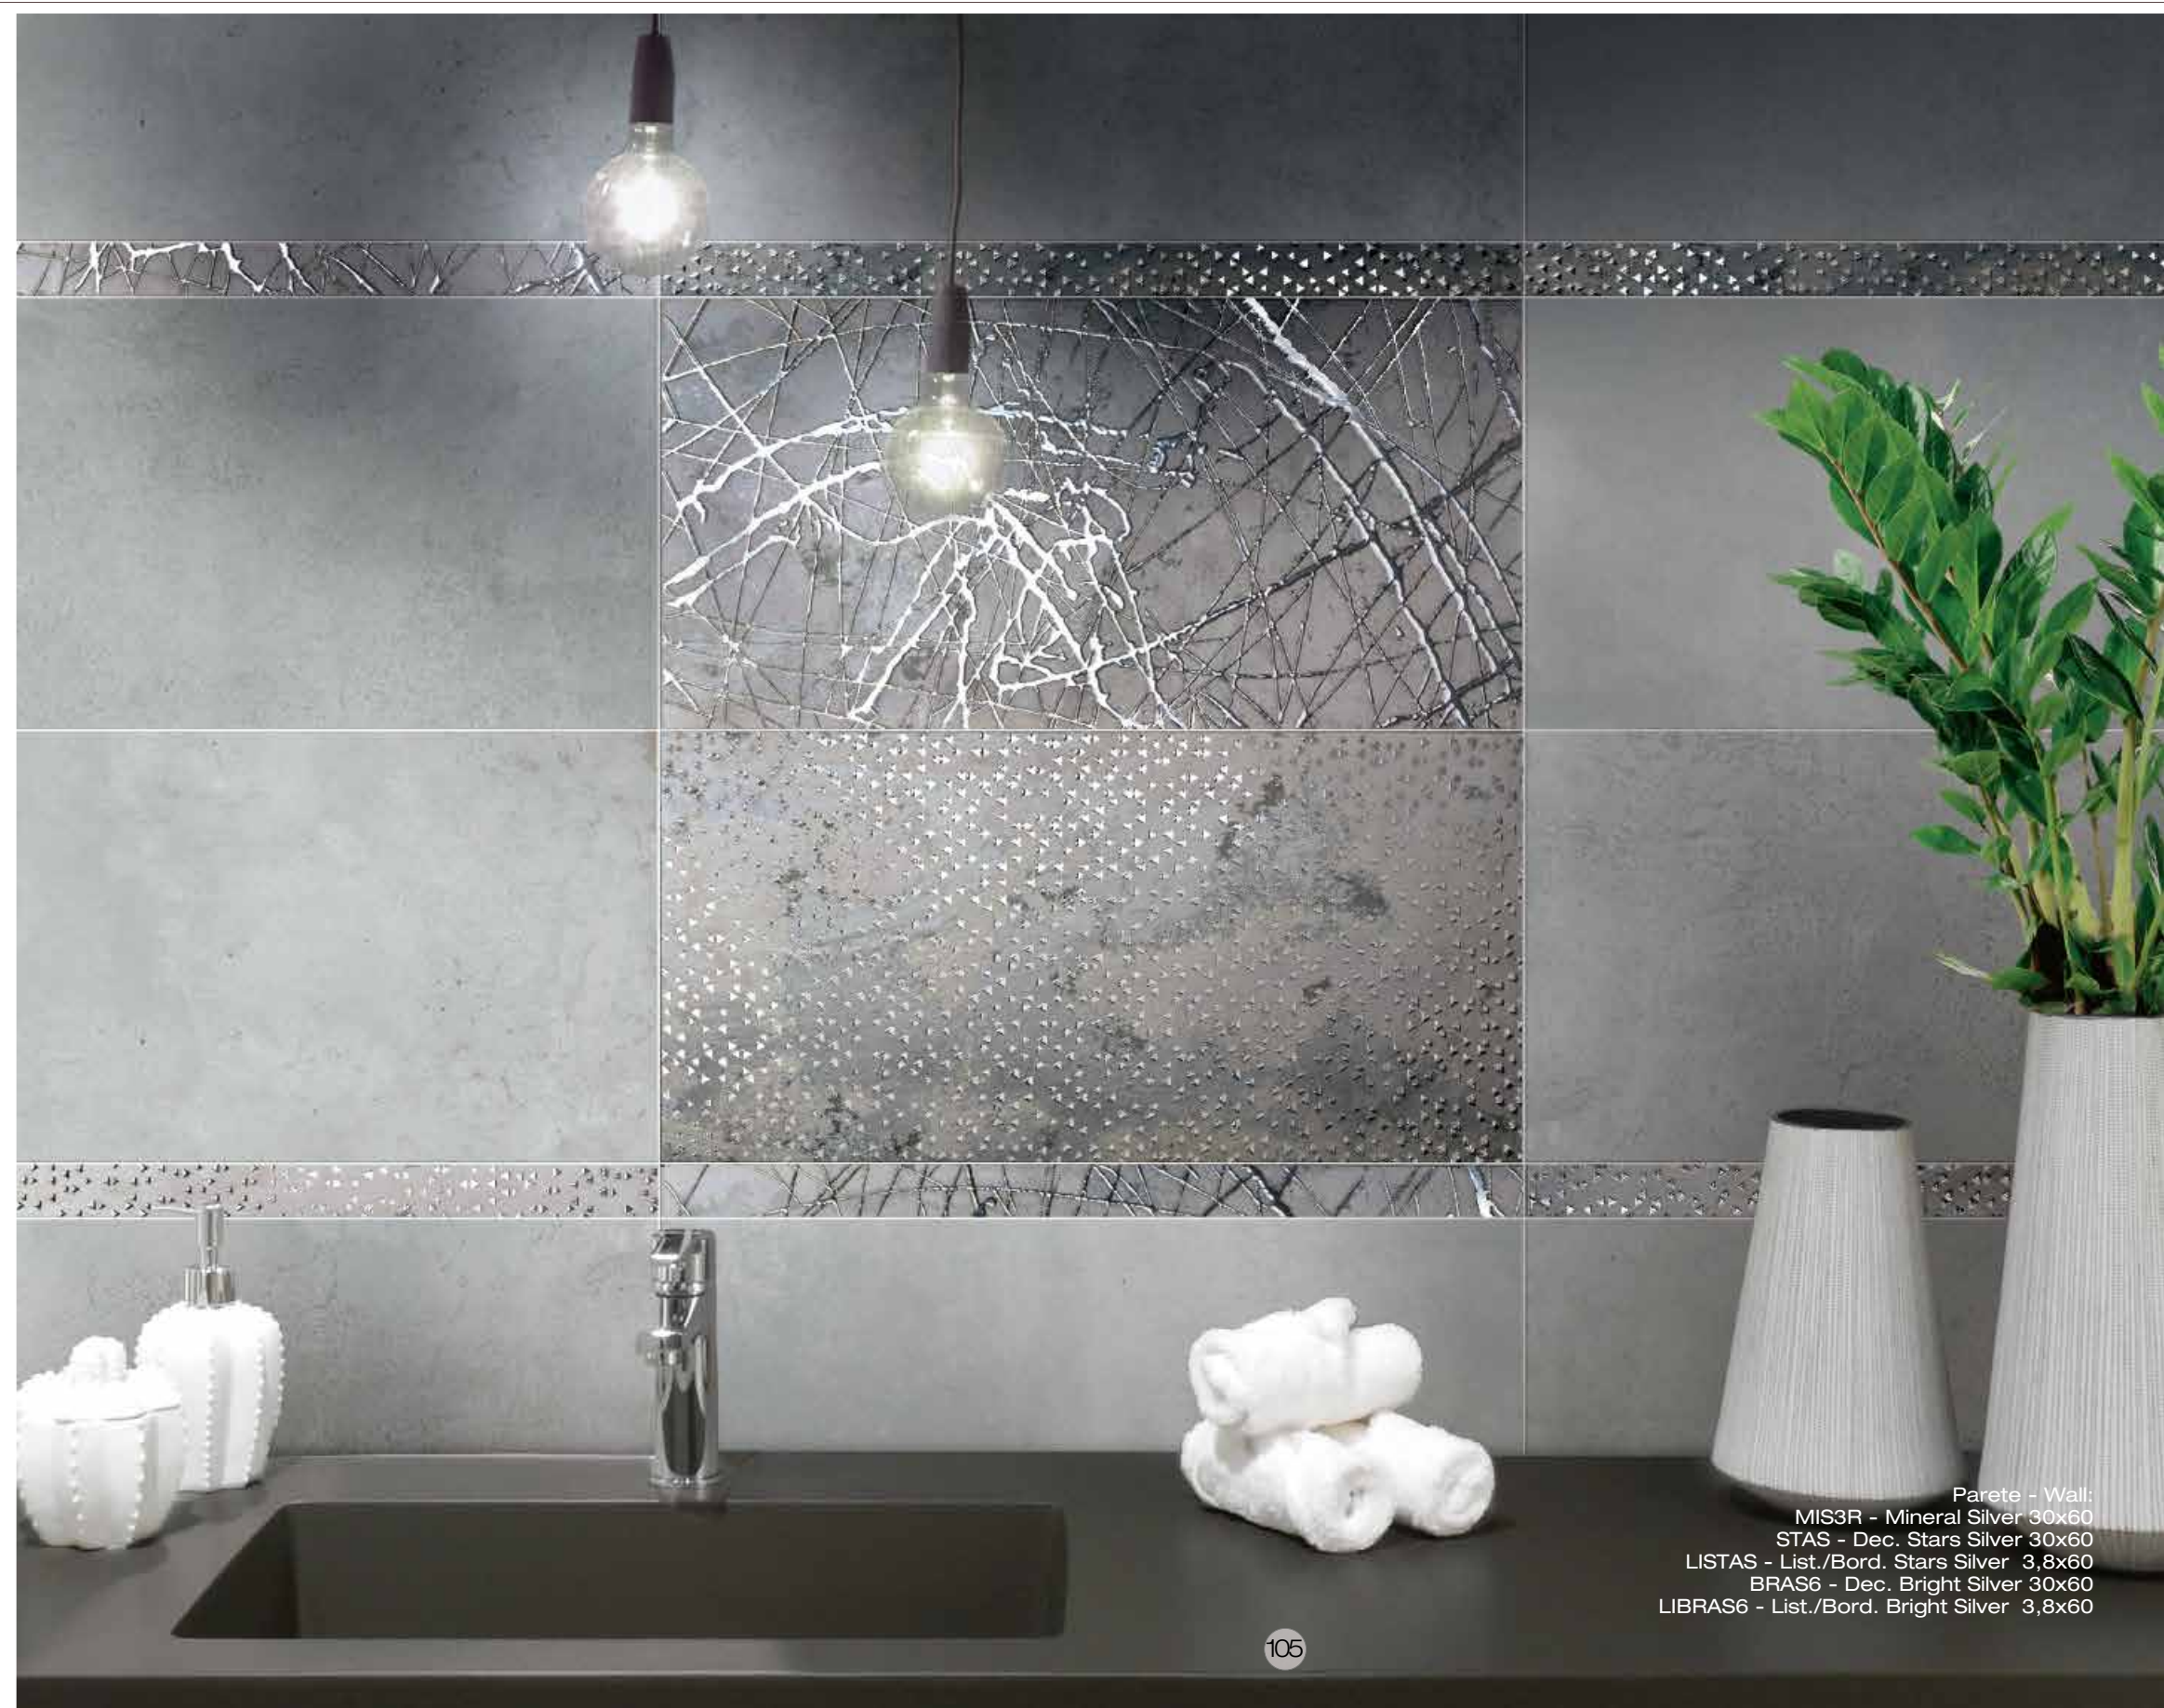

Parete - Wall:
MIS3R - Mineral Silver 30x60
STAS - Dec. Stars Silver 30x60
LISTAS - List./Bord. Stars Silver 3,8x60
BRAS6 - Dec. Bright Silver 30x60
LIBRAS6 - List./Bord. Bright Silver 3,8x60