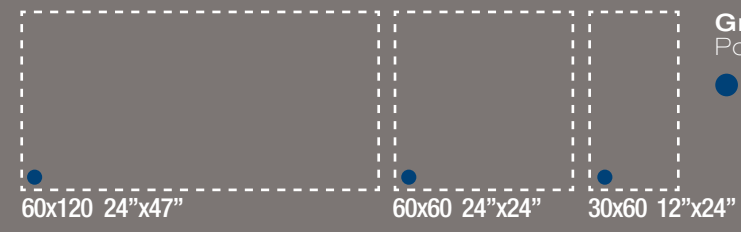

Gres porcellanato
Porcelain stoneware
● --- naturale rettificato
natural rectified

MINERAL

GRES NAT RETT